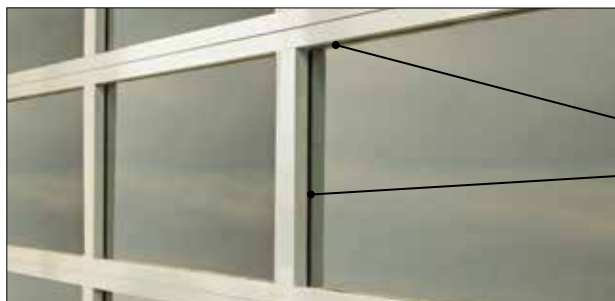

Obscure

Custom glass also available. See dealer for details.
Most panel styles are also available in both single pane and insulated configurations.

stylish.
colorful.
contemporary.

Wayne Dalton Contemporary Aluminum doors, constructed with a rugged, anodized aluminum frame, feature equal panel spacing for a clean modern look.

PERFORMANCE FEATURES

- Tongue-and-groove joints provide a great weather barrier
- Flexible vinyl bottom seal helps prevent dirt and elements from entering your garage
- Reinforcing fins on all top sections and as needed on intermediate sections, provide years of smooth, trouble-free operation. (The fins are the extruded part of the door section that are not visible through the glass)